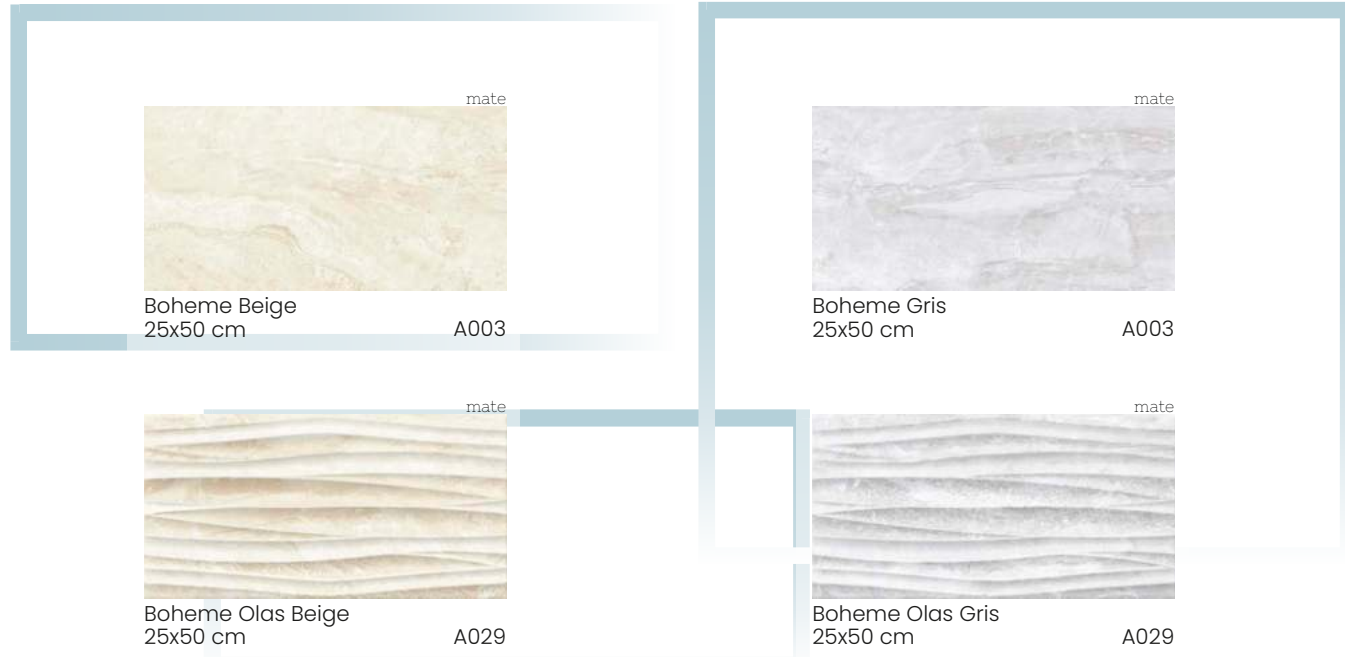

BOHEME

keros innova
25X50 cm | white body