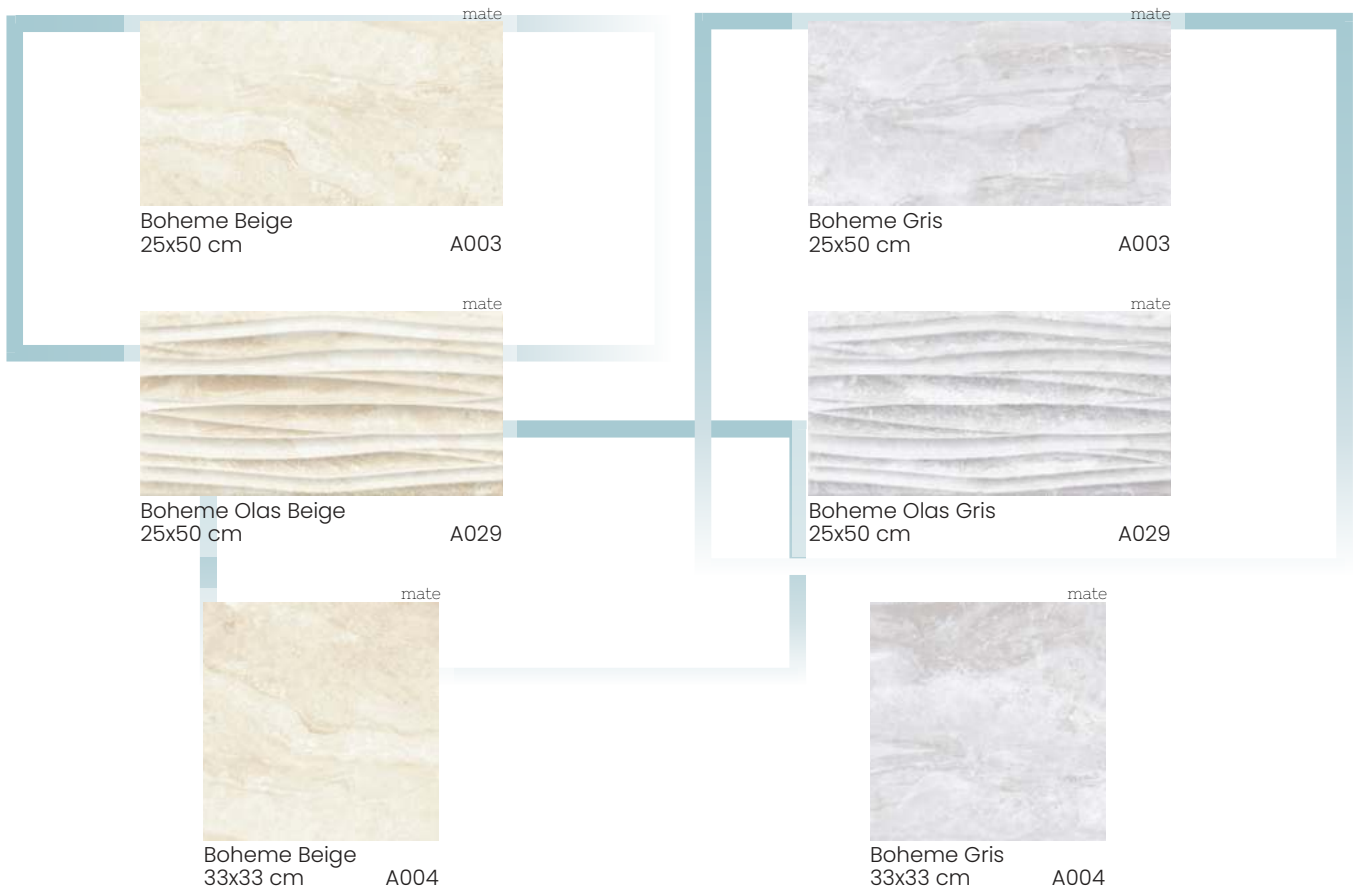

BOHEME

keros innova
25X50 cm | white body